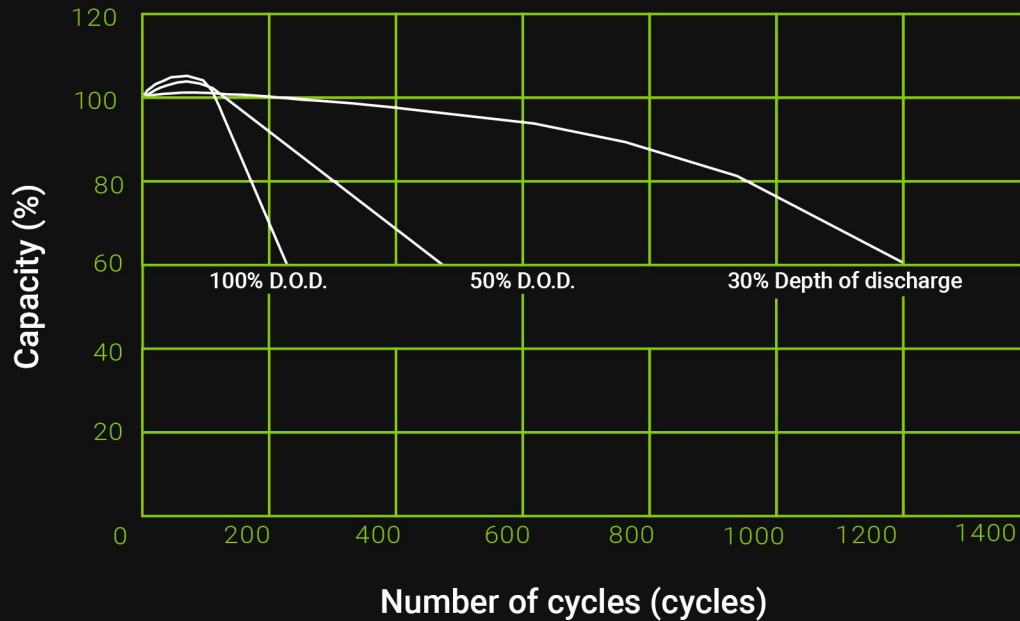

Green Cell

GC AGM07

Product card

Electrical Specification:

Capacity 25°C (77°F)	20hour rate(0.6A)	12.0Ah
	27min rate(12A)	5.4Ah
	7min rate(36A)	4.2Ah
Capacity Affected by Temperature (20hour rate)	40°C (104°F)	102%
	25°C (77°F)	100%
	0°C (32°F)	85%
	-15°C (5°F)	65%
Internal Resistance	full charged battery 25°C (77°F)	20mΩ
Self-Discharge at 25°C (77°F)	Capacity after 3 month storage	91 %
	Capacity after 6 month storage	82 %
	Capacity after 12 month storage	64 %

Charge (constant Voltage)	Cycle	Initial Charging Current less than 3.6A Voltage 14.40 - 14.90V
	Float	Voltage 13.50 - 13.80V

Cycle service life in relation to depth of discharge:

Discharge Characteristics after fully charged (25°C, 77°F):

Constant Current (Amp) and Constant Power (watt) Discharge Table at 25°C (77°F):

time		5min	10min	15min	30min	1h	2h	3h	4h	5h	10h	20h
9.60V	A	46.32	29.30	23.20	12.85	7.92	4.33	3.13	2.51	2.12	1.14	0.62
	W	517.12	330.08	263.60	147.34	91.59	50.44	36.72	29.60	25.24	13.62	7.40
9.90V	A	44.88	28.40	22.60	12.53	7.74	4.28	3.08	2.47	2.10	1.14	0.62
	W	501.22	320.06	256.87	143.67	89.54	49.90	36.17	29.19	24.96	13.57	7.37
10.20V	A	42.84	27.14	21.76	12.20	7.56	4.24	3.04	2.44	2.08	1.13	0.61
	W	478.61	305.97	247.41	140.00	87.48	49.36	35.62	28.77	24.69	13.53	7.34
10.50V	A	40.80	25.88	20.92	11.88	7.38	4.16	3.01	2.41	2.05	1.13	0.60
	W	455.98	291.87	237.94	136.33	85.43	48.54	35.35	28.50	24.41	13.49	7.17
10.80V	A	38.57	24.36	19.72	11.44	7.16	4.07	2.93	2.35	1.98	1.10	0.59
	W	431.19	274.78	224.37	131.29	82.96	47.43	34.37	27.80	23.56	13.10	7.03

Physical specification:

Nominal Voltage		12V
Nominal Capacity(20HR)		12AH
Dimensions	Length	151±1 mm (5.95 inches)
	Width	98±1 mm (3.86 inches)
	Container Height	95±2 mm (3.74 inches)
	Total Height	101±2 mm (3.98 inches)
Weight		Approx 3.3kg±4% (7.26 lbs±4%)
Standard terminal		F1/F2