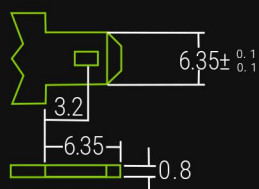

Green Cell

GC AGM07

Product card

Electrical Specification:

Capacity 25°C (77°F)	20hour rate(0.6A)	12.0Ah
	27min rate(12A)	5.4Ah
	7min rate(36A)	4.2Ah
Capacity Affected by Temperature (20hour rate)	40°C (104°F)	102%
	25°C (77°F)	100%
	0°C (32°F)	85%
	-15°C (5°F)	65%
Internal Resistance	full charged battery 25°C (77°F)	20mΩ
Self-Discharge at 25°C (77°F)	Capacity after 3 month storage	91 %
	Capacity after 6 month storage	82 %
	Capacity after 12 month storage	64 %

Physical specification:

Nominal Voltage		12V
Nominal Capacity(20HR)		12AH
Dimensions	Length	151±1 mm (5.95 inches)
	Width	98±1 mm (3.86 inches)
	Container Height	95±2 mm (3.74 inches)
	Total Height	101±2 mm (3.98 inches)
Weight		Approx 3.3kg±4% (7.26 lbs±4%)
Standard terminal		F1/F2

Dimensions (mm):

Terminal type:

Standard Terminal
F1 (Fasten Tab No.187A)

Standard Terminal
F2 (Fasten Tab No.250A)

(in mm)