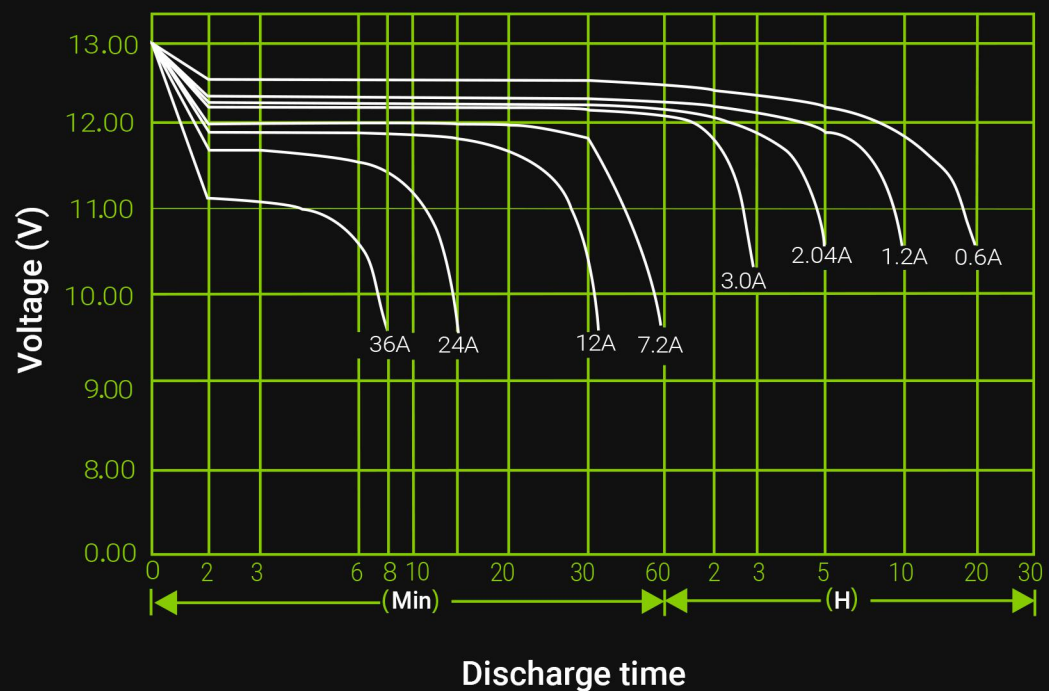

Green Cell

GC AGM07

Product card

Electrical Specification:

Capacity 25°C (77°F)	20hour rate(0.6A)	12.0Ah
	27min rate(12A)	5.4Ah
	7min rate(36A)	4.2Ah
Capacity Affected by Temperature (20hour rate)	40°C (104°F)	102%
	25°C (77°F)	100%
	0°C (32°F)	85%
	-15°C (5°F)	65%
Internal Resistance	full charged battery 25°C (77°F)	20mΩ
Self-Discharge at 25°C (77°F)	Capacity after 3 month storage	91 %
	Capacity after 6 month storage	82 %
	Capacity after 12 month storage	64 %

Charge (constant Voltage)	Cycle	Initial Charging Current less than 3.6A Voltage 14.40 - 14.90V
	Float	Voltage 13.50 - 13.80V

Cycle service life in relation to depth of discharge:

Discharge Characteristics after fully charged (25°C, 77°F):

Constant Current (Amp) and Constant Power (watt) Discharge Table at 25°C (77°F):

time		5min	10min	15min	30min	1h	2h	3h	4h	5h	10h	20h
9.60V	A	46.32	29.30	23.20	12.85	7.92	4.33	3.13	2.51	2.12	1.14	0.62
	W	517.12	330.08	263.60	147.34	91.59	50.44	36.72	29.60	25.24	13.62	7.40
9.90V	A	44.88	28.40	22.60	12.53	7.74	4.28	3.08	2.47	2.10	1.14	0.62
	W	501.22	320.06	256.87	143.67	89.54	49.90	36.17	29.19	24.96	13.57	7.37
10.20V	A	42.84	27.14	21.76	12.20	7.56	4.24	3.04	2.44	2.08	1.13	0.61
	W	478.61	305.97	247.41	140.00	87.48	49.36	35.62	28.77	24.69	13.53	7.34
10.50V	A	40.80	25.88	20.92	11.88	7.38	4.16	3.01	2.41	2.05	1.13	0.60
	W	455.98	291.87	237.94	136.33	85.43	48.54	35.35	28.50	24.41	13.49	7.17
10.80V	A	38.57	24.36	19.72	11.44	7.16	4.07	2.93	2.35	1.98	1.10	0.59
	W	431.19	274.78	224.37	131.29	82.96	47.43	34.37	27.80	23.56	13.10	7.03

Physical specification:

Nominal Voltage		12V
Nominal Capacity(20HR)		12AH
Dimensions	Length	151±1 mm (5.95 inches)
	Width	98±1 mm (3.86 inches)
	Container Height	95±2 mm (3.74 inches)
	Total Height	101±2 mm (3.98 inches)
Weight		Approx 3.3kg±4% (7.26 lbs±4%)
Standard terminal		F1/F2