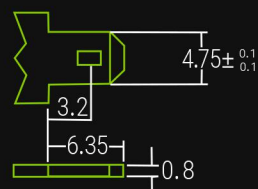

Green Cell

GC AGM07

Product card

Electrical Specification:

Capacity 25°C (77°F)	20hour rate(0.6A)	12.0Ah
	27min rate(12A)	5.4Ah
	7min rate(36A)	4.2Ah
Capacity Affected by Temperature (20hour rate)	40°C (104°F)	102%
	25°C (77°F)	100%
	0°C (32°F)	85%
	-15°C (5°F)	65%
Internal Resistance	full charged battery 25°C (77°F)	20mΩ
Self-Discharge at 25°C (77°F)	Capacity after 3 month storage	91 %
	Capacity after 6 month storage	82 %
	Capacity after 12 month storage	64 %

Constant Current (Amp) and Constant Power (watt) Discharge Table at 25°C (77°F):

time		5min	10min	15min	30min	1h	2h	3h	4h	5h	10h	20h
9.60V	A	46.32	29.30	23.20	12.85	7.92	4.33	3.13	2.51	2.12	1.14	0.62
	W	517.12	330.08	263.60	147.34	91.59	50.44	36.72	29.60	25.24	13.62	7.40
9.90V	A	44.88	28.40	22.60	12.53	7.74	4.28	3.08	2.47	2.10	1.14	0.62
	W	501.22	320.06	256.87	143.67	89.54	49.90	36.17	29.19	24.96	13.57	7.37
10.20V	A	42.84	27.14	21.76	12.20	7.56	4.24	3.04	2.44	2.08	1.13	0.61
	W	478.61	305.97	247.41	140.00	87.48	49.36	35.62	28.77	24.69	13.53	7.34
10.50V	A	40.80	25.88	20.92	11.88	7.38	4.16	3.01	2.41	2.05	1.13	0.60
	W	455.98	291.87	237.94	136.33	85.43	48.54	35.35	28.50	24.41	13.49	7.17
10.80V	A	38.57	24.36	19.72	11.44	7.16	4.07	2.93	2.35	1.98	1.10	0.59
	W	431.19	274.78	224.37	131.29	82.96	47.43	34.37	27.80	23.56	13.10	7.03

Physical specification:

Nominal Voltage		12V
Nominal Capacity(20HR)		12AH
Dimensions	Length	151±1 mm (5.95 inches)
	Width	98±1 mm (3.86 inches)
	Container Height	95±2 mm (3.74 inches)
	Total Height	101±2 mm (3.98 inches)
Weight		Approx 3.3kg±4% (7.26 lbs±4%)
Standard terminal		F1/F2

Dimensions (mm):

Terminal type:

Standard Terminal
F1 (Fasten Tab No.187A)

Standard Terminal
F2 (Fasten Tab No.250A)

(in mm)