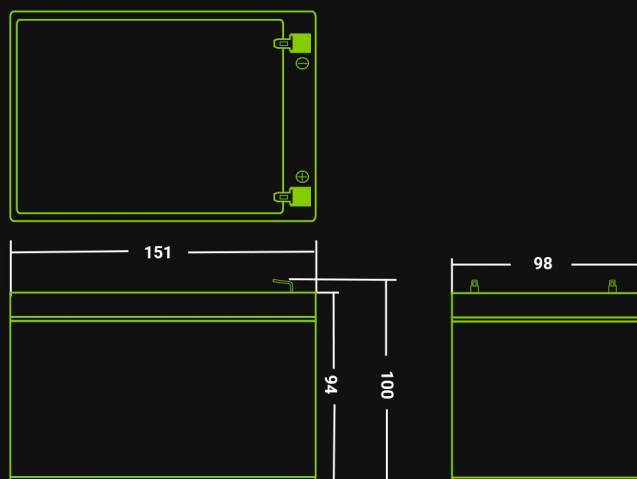

Green Cell

GC AGM07

Product card

Electrical Specification:

Capacity 25°C (77°F)	20hour rate(0.6A)	12.0Ah
	27min rate(12A)	5.4Ah
	7min rate(36A)	4.2Ah
Capacity Affected by Temperature (20hour rate)	40°C (104°F)	102%
	25°C (77°F)	100%
	0°C (32°F)	85%
	-15°C (5°F)	65%
Internal Resistance	full charged battery 25°C (77°F)	20mΩ
Self-Discharge at 25°C (77°F)	Capacity after 3 month storage	91 %
	Capacity after 6 month storage	82 %
	Capacity after 12 month storage	64 %

Constant Current (Amp) and Constant Power (watt) Discharge Table at 25°C (77°F):

time		5min	10min	15min	30min	1h	2h	3h	4h	5h	10h	20h
9.60V	A	46.32	29.30	23.20	12.85	7.92	4.33	3.13	2.51	2.12	1.14	0.62
	W	517.12	330.08	263.60	147.34	91.59	50.44	36.72	29.60	25.24	13.62	7.40
9.90V	A	44.88	28.40	22.60	12.53	7.74	4.28	3.08	2.47	2.10	1.14	0.62
	W	501.22	320.06	256.87	143.67	89.54	49.90	36.17	29.19	24.96	13.57	7.37
10.20V	A	42.84	27.14	21.76	12.20	7.56	4.24	3.04	2.44	2.08	1.13	0.61
	W	478.61	305.97	247.41	140.00	87.48	49.36	35.62	28.77	24.69	13.53	7.34
10.50V	A	40.80	25.88	20.92	11.88	7.38	4.16	3.01	2.41	2.05	1.13	0.60
	W	455.98	291.87	237.94	136.33	85.43	48.54	35.35	28.50	24.41	13.49	7.17
10.80V	A	38.57	24.36	19.72	11.44	7.16	4.07	2.93	2.35	1.98	1.10	0.59
	W	431.19	274.78	224.37	131.29	82.96	47.43	34.37	27.80	23.56	13.10	7.03

Physical specification:

Nominal Voltage		12V
Nominal Capacity(20HR)		12AH
Dimensions	Length	151±1 mm (5.95 inches)
	Width	98±1 mm (3.86 inches)
	Container Height	95±2 mm (3.74 inches)
	Total Height	101±2 mm (3.98 inches)
Weight		Approx 3.3kg±4% (7.26 lbs±4%)
Standard terminal		F1/F2

Dimensions (mm):

Terminal type:

Standard Terminal
F1 (Fasten Tab No.187A)

Standard Terminal
F2 (Fasten Tab No.250A)

(in mm)